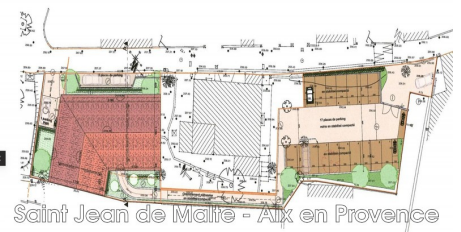

Bureau Ref. : 794P1V La Destrousse

Your agency offers you in a new office building in a very sought after area, office walls with a usable surface of 97m². Location 1a. With private parking. Disabled access. Possibility of acquiring additional surface within the limits available. Near pocket of parking, housing and all amenities. Although subject to the statues of the condominium. Number of batches 4. Trustee procedure: no Mandate number 6450. Fees charged to sellers

Document non contractuel

30/01/2023 - Prix T.T.C