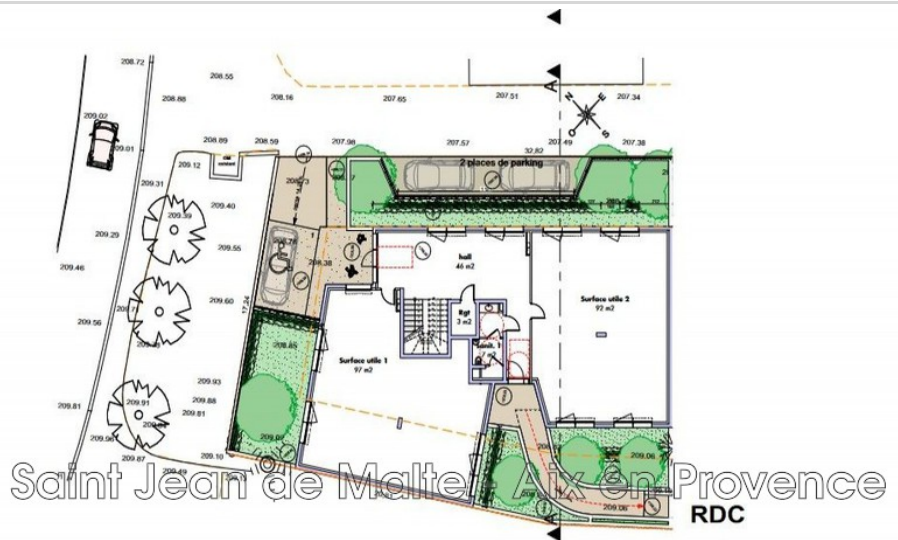

330 000 €

Occupational bureau

Surface : 92 m²

Exposition : Est

Couverture : tiles

Amenities :

Immeuble indépendant, digicode,
intercom, Accès handicapé

Bureau Ref. : 794P1V La Destrousse

Your agency offers you in a new office building in a very sought after area, office walls with a usable surface of 97m². Location 1a. With private parking. Disabled access. Possibility of acquiring additional surface within the limits available. Near pocket of parking, housing and all amenities. Although subject to the statues of the condominium. Number of batches 4. Trustee procedure: no Mandate number 6450. Fees charged to sellers